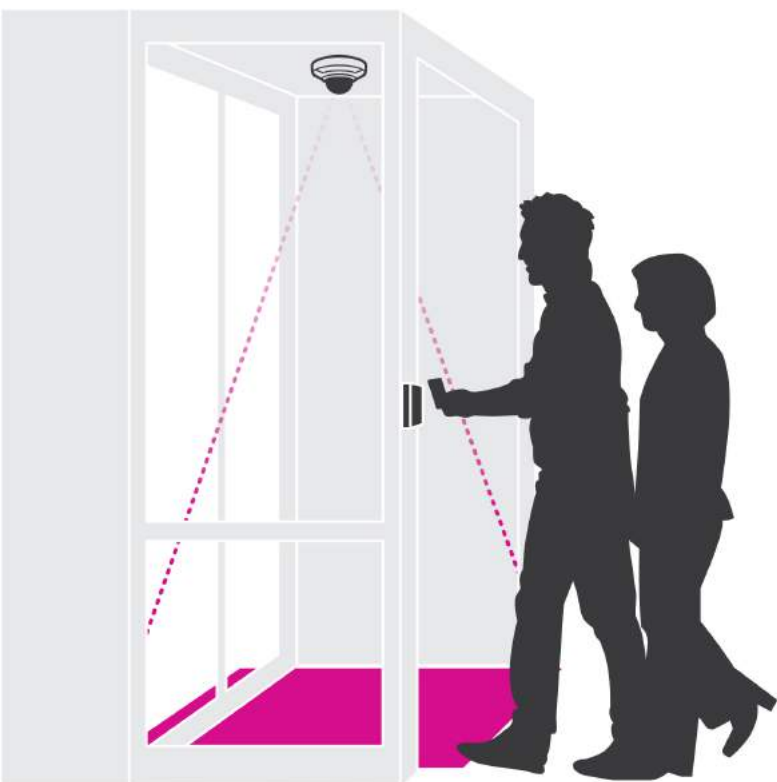

AXIS Tailgating Detector

Smart analytics for preventing tailgating

AXIS Tailgating Detector is a cost-efficient and proven video analytics application designed to allow only one person at a time to enter through an automated access control system. The camera-integrated application helps prevent unauthorized entry and is ideal for membership clubs or other places where access cards are used. If more than one person passes under the camera during a particular time interval, AXIS Tailgating Detector can trigger an alarm such as an email notification or audio output. All counting data is stored directly in each camera for easy access through the camera's web interface or for export. The counting data can also be accessed through AXIS Store Reporter.

- > **Real-time tailgating detection and notification**
- > **Loss prevention**
- > **Based on proven technology**

AXIS Tailgating Detector

Application

Supported products For a complete list of recommended and supported products, go to www.axis.com

Functionality Automatic upload to separately sold AXIS Store Data Manager and AXIS Store Reporter.
Counting data stored up to 90 days without SD card.
AXIS People Counter functionality.

Configuration Web configuration interface included

Licenses Demo license available at www.axis.com

Scenarios

Typical applications Environments where people enter one by one through a locked door, for example with a membership card.

Mounting height 2.7 m to 10 m (8 ft 10 in to 32 ft 10 in)