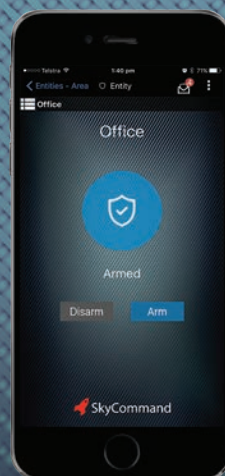

# SkyCommand

Receive alarm notifications and control your alarm system like never before - anywhere at any time.

SkyCommand delivers alarm notifications and the freedom to control security areas, lights, heating/cooling and door access.

## Features:

- Instant notifications for alarm events to your mobile phone
- Arm and disarm your security system remotely
- Supports multiple sites and security areas
- Remotely turn on and off locks and appliances
- Notification and event history
- App pin entry and lock

Utilising T4000 high-level integration to an Integriti, Inception or Concept system, SkyCommand provides powerful control over door access, security and automation.

Third party alarms systems can also be controlled using the output on a T4000 via a key-switch input on any third party alarm panel.

Multiple Sites

Easy Access

Multiple Areas

Simple Control

Notifications

Available now on:

**ir** inner range  
Intelligent Security Solutions

[www.innerrange.com](http://www.innerrange.com)