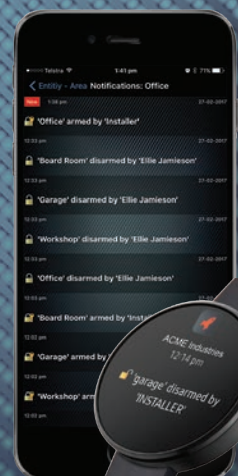

# SkyCommand

Receive alarm notifications and control your alarm system like never before - anywhere at any time.

SkyCommand delivers alarm notifications and the freedom to control security areas, lights, heating/cooling and door access.

## Features:

- Instant notifications for alarm events to your mobile phone
- Arm and disarm your security system remotely
- Supports multiple sites and security areas
- Remotely turn on and off locks and appliances
- Notification and event history
- App pin entry and lock

Utilising T4000 high-level integration to an Integriti, Inception or Concept system, SkyCommand provides powerful control over door access, security and automation.

Third party alarms systems can also be controlled using the output on a T4000 via a key-switch input on any third party alarm panel.

Multiple Sites

Easy Access

Multiple Areas

Simple Control

Notifications

Available now on:

**ir** inner range  
Intelligent Security Solutions

[www.innerrange.com](http://www.innerrange.com)