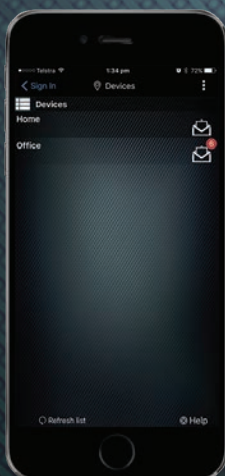

# SkyCommand

Receive alarm notifications and control your alarm system like never before - anywhere at any time.

SkyCommand delivers alarm notifications and the freedom to control security areas, lights, heating/cooling and door access.

## Features:

- Instant notifications for alarm events to your mobile phone
- Arm and disarm your security system remotely
- Supports multiple sites and security areas
- Remotely turn on and off locks and appliances
- Notification and event history
- App pin entry and lock

Utilising T4000 high-level integration to an Integriti, Inception or Concept system, SkyCommand provides powerful control over door access, security and automation.

Third party alarms systems can also be controlled using the output on a T4000 via a key-switch input on any third party alarm panel.