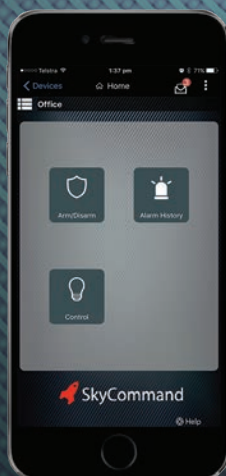

Easy Access