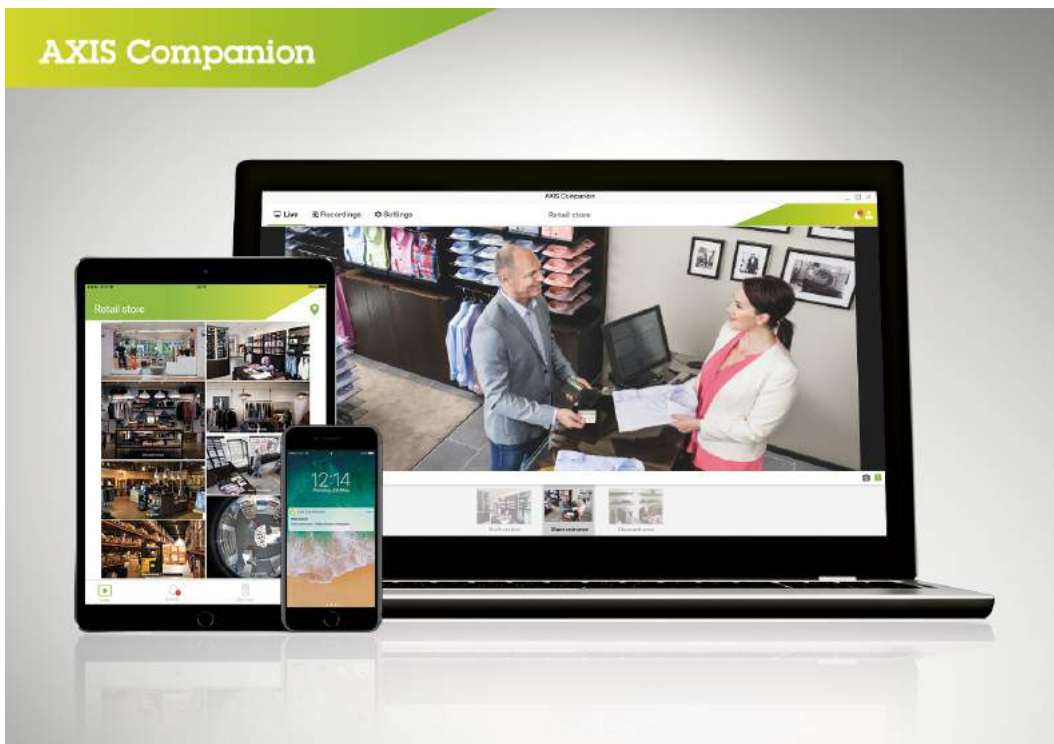

AXIS Companion version 4

Video surveillance made simple.

AXIS Companion is a professional video surveillance solution designed for businesses needing basic monitoring of their premises, people and assets. The security system is simple to set up and use. It provides flexible user management and easy access to live and recorded HD video from anywhere using the included AXIS Companion apps. For peace of mind, push notifications can be activated so you get instant alerts when motion is detected. AXIS Companion scales seamlessly up to 16 cameras per location. It offers tight integration with all AXIS Companion cameras and the full flexibility of Axis comprehensive product portfolio.

- > **Easy and intuitive surveillance**
- > **Secure remote access to video**
- > **Mobile app for freedom of use**
- > **Alert notifications**
- > **Flexible user management**

AXIS Companion version 4