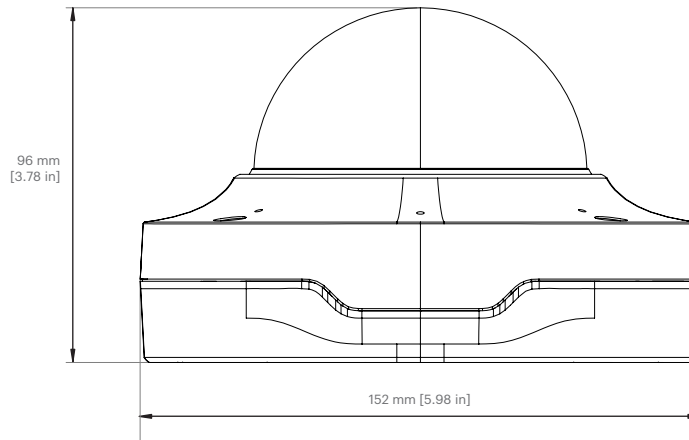

Technical drawings

Dome, side view

Scale 1:2

Mounting bracket, top view

Scale 1:2

	Designation	Dimension (mm)	Dimension (inch)
A	Octagon	62.9 x 62.9 (88.9 diagonal)	2.47 x 2.47 (3.50 diagonal)
B	4" Square Box	85.5 x 85.5 (120.9 diagonal)	3.36 x 3.36 (4.76 diagonal)
C	Single Gang	84.1	3.31
D	Double Gang	84.1 x 46	3.31 x 1.81
E	EU Ceiling Box	70	2.76
F	EU Outlet Box	60	2.36