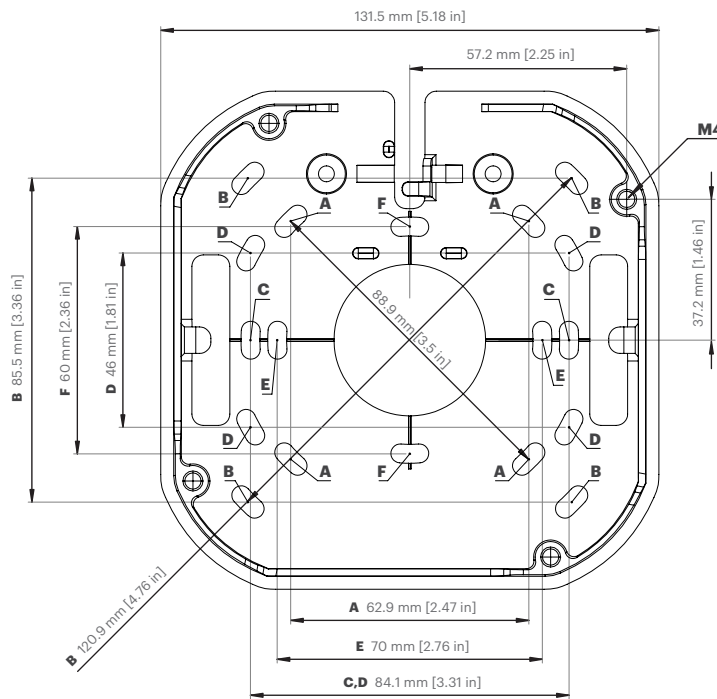

Ingress protection

IP66 (IEC/EN 60529)

Temperature

Operating: -40°C to +50°C

Storage: -40°C to +60°C

Physical characteristics

Dimensions: 152x152x96mm

Weight: 1.2 kg

Body: Aluminum

EMC

EN 55032, EN 61000-3-2/-3, EN 55024, EN 55035, EN 61000-6-1/-3, EN61000-6-2/-4, FCC Part 15B, ICES-003 Issue 6

Safety

IEC60950-1, IEC62368-1, IEC60950-22, UL/CSA60950-1, UL/CSA 62368-1, UL E164374, NOM-019, IEC62471(IR LED)

Technical drawings

Dome, side view

Scale 1:2

Mounting bracket, top view

Scale 1:2

	Designation	Dimension (mm)	Dimension (inch)
A	Octagon	62.9 x 62.9 (88.9 diagonal)	2.47 x 2.47 (3.50 diagonal)
B	4" Square Box	85.5 x 85.5 (120.9 diagonal)	3.36 x 3.36 (4.76 diagonal)
C	Single Gang	84.1	3.31
D	Double Gang	84.1 x 46	3.31 x 1.81
E	EU Ceiling Box	70	2.76
F	EU Outlet Box	60	2.36