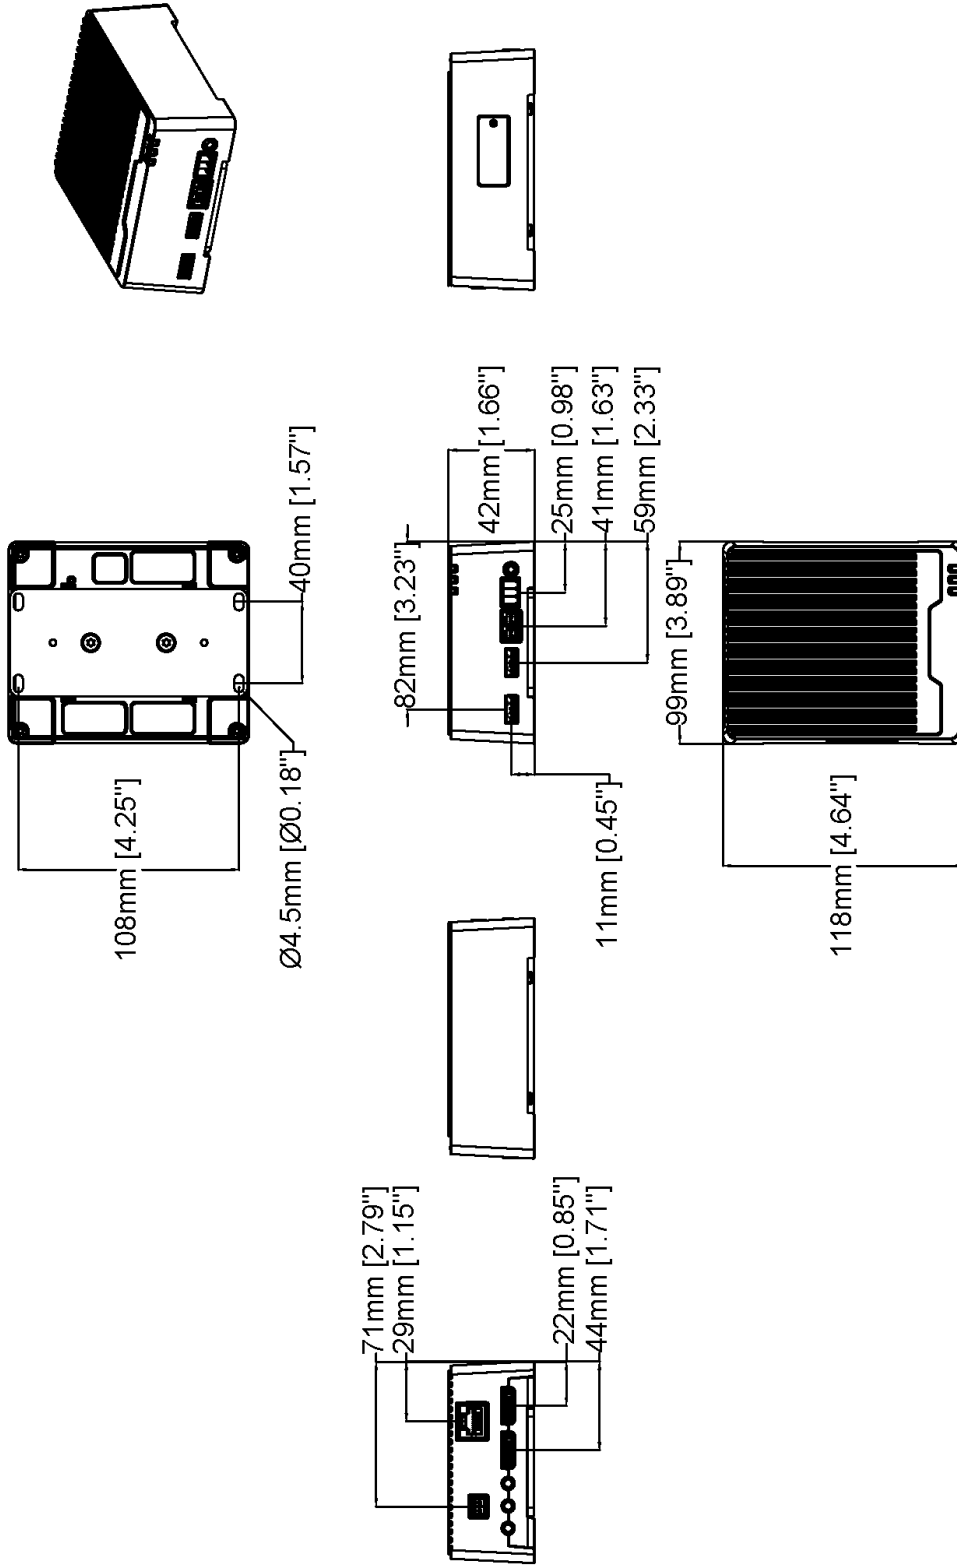

Dimension drawings

AXIS D3110 Connectivity Hub

Revision	v.01	Revision date	2021-05-31
Paper size	A4	Release date	2021-05-31
Created by	JSK	Scale	1:3

© 2021 Axis Communications

www.axis.com

12mm [0.47"]

9mm [0.37"]

5mm [0.20"]

Ø6mm [Ø0.25"]

20mm [0.80"]

37mm [1.45"]

17mm [0.66"]

www.axis.com

LM842 WiFi 802.11ac / Bluetooth® 5.0 USB Combi Adapter

Revision	v.01	Revision date	2023-10-19
Paper size	A4	Release date	2023-10-19
Created by	MIF	Scale	1:1