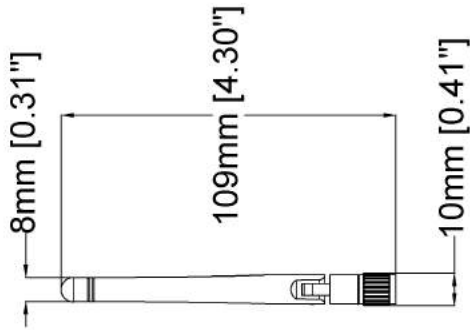

Dimension drawings

AXIS D3110 Connectivity Hub

Revision	v.01	Revision date	2021-05-31
Paper size	A4	Release date	2021-05-31
Created by	JSK	Scale	1:3

© 2021 Axis Communications

www.axis.com

12mm [0.47"]

9mm [0.37"]

5mm [0.20"]

Ø6mm [Ø0.25"]

20mm [0.80"]

37mm [1.45"]

17mm [0.66"]

www.axis.com

LM842 WiFi 802.11ac / Bluetooth® 5.0 USB Combi Adapter

Revision	v.01	Revision date	2023-10-19
Paper size	A4	Release date	2023-10-19
Created by	MIF	Scale	1:1

© 2023 Axis Communications

Adjustable 360° Swivel
with 3 tilt options.

LM256 RP SMA Dual Band 2.4GHz and 5.8GHz Antenna

Revision	v.01	Revision date	2023-10-13
Paper size	A4	Release date	2023-10-13
Created by	MF	Scale	1:2