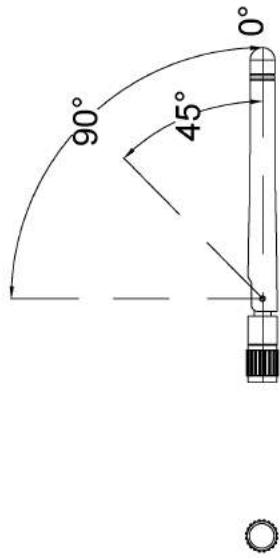

Dimension drawings

AXIS D3110 Connectivity Hub

Revision	v.01	Revision date	2021-05-31
Paper size	A4	Release date	2021-05-31
Created by	JSK	Scale	1:3

© 2021 Axis Communications

www.axis.com

12mm [0.47"]

9mm [0.37"]

5mm [0.20"]

Ø6mm [Ø0.25"]

20mm [0.80"]

37mm [1.45"]

17mm [0.66"]

www.axis.com

LM842 WiFi 802.11ac / Bluetooth® 5.0 USB Combi Adapter

Revision	v.01	Revision date	2023-10-19
Paper size	A4	Release date	2023-10-19
Created by	MIF	Scale	1:1

© 2023 Axis Communications

Adjustable 360° Swivel
with 3 tilt options.

LM256 RP SMA Dual Band 2.4GHz and 5.8GHz Antenna

Revision	v.01	Revision date	2023-10-13
Paper size	A4	Release date	2023-10-13
Created by	MF	Scale	1:2