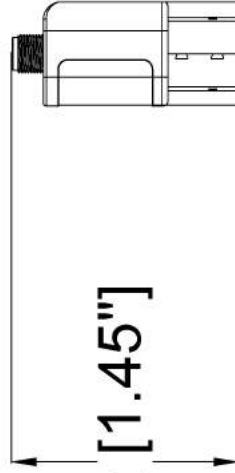

Dimension drawings

AXIS D3110 Connectivity Hub

Revision	v.01	Revision date	2021-05-31
Paper size	A4	Release date	2021-05-31
Created by	JSK	Scale	1:3

© 2021 Axis Communications

www.axis.com

12mm [0.47"]

9mm [0.37"]

5mm [0.20"]

Ø6mm [Ø0.25"]

20mm [0.80"]

37mm [1.45"]

17mm [0.66"]

www.axis.com

LM842 WiFi 802.11ac / Bluetooth® 5.0 USB Combi Adapter

Revision	v.01	Revision date	2023-10-19
Paper size	A4	Release date	2023-10-19
Created by	MIF	Scale	1:1

© 2023 Axis Communications

Adjustable 360° Swivel
with 3 tilt options.

LM256 RP SMA Dual Band 2.4GHz and 5.8GHz Antenna

Revision	v.01	Revision date	2023-10-13
Paper size	A4	Release date	2023-10-13
Created by	MF	Scale	1:2