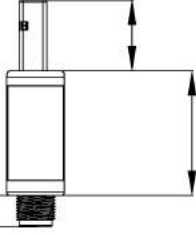

Dimension drawings

AXIS D3110 Connectivity Hub

Revision	v.01	Revision date	2021-05-31
Paper size	A4	Release date	2021-05-31
Created by	JSK	Scale	1:3

© 2021 Axis Communications

www.axis.com

12mm [0.47"]

9mm [0.37"]

5mm [0.20"]

Ø6mm [Ø0.25"]

20mm [0.80"]

37mm [1.45"]

17mm [0.66"]

www.axis.com

LM842 WiFi 802.11ac / Bluetooth® 5.0 USB Combi Adapter

Revision	v.01	Revision date	2023-10-19
Paper size	A4	Release date	2023-10-19
Created by	MIF	Scale	1:1

© 2023 Axis Communications

Adjustable 360° Swivel
with 3 tilt options.

LM256 RP SMA Dual Band 2.4GHz and 5.8GHz Antenna

Revision	v.01	Revision date	2023-10-13
Paper size	A4	Release date	2023-10-13
Created by	MF	Scale	1:2